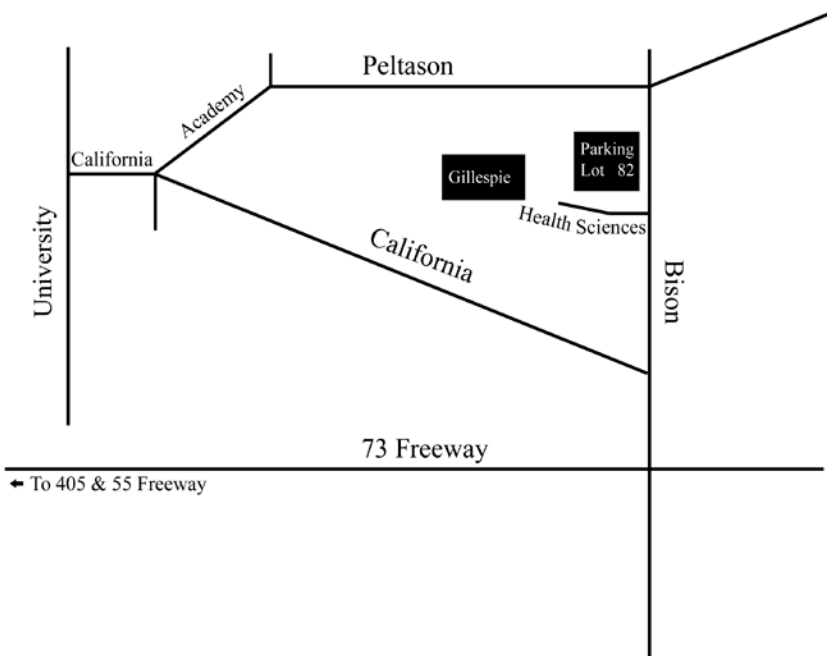

Directions to Gillespie Neuroscience Research Facility

5 or 405 Freeway

From the north:

Exit at Jamboree Road and turn Right (West)
 Turn Right on Jamboree Road
 Turn Left on Campus Drive
 Turn Right on University Drive
 Turn Left on California
 Turn Left on Academy
 Continue onto Peltason
 Turn Right on Bison
 Turn Right on Health Sciences Rd.
 Parking (Lot 82) to the Right
 Parking (Lot 83) to the Left

5 or 405 Freeway

From the south:

Exit Jeffrey/University, go Left (West)
 Follow University for several miles
 Turn Left on California
 Turn Left on Academy
 Continue onto Peltason
 Turn Right on Bison
 Turn Right on Health Sciences Rd.
 Parking (Lot 82) to the Right
 Parking (Lot 83) to the Left

73 Freeway / Toll way

From the north:

Exit at Bison
 Left on Bison
 Pass California (stop sign)
 Turn Left on Health Sciences Rd.
 Parking (Lot 82) to the Right
 Parking (Lot 83) to the Left

73 Freeway / Toll way

From the south:

Exit at Bison Avenue
 Right on Bison Avenue
 Pass California (stop sign)
 Turn Left on Health Sciences Rd.
 Parking (Lot 82) will be to the Right
 Parking (Lot 83) will be to the Left

University of California, Irvine
 Gillespie Neuroscience Research Facility
 Irvine, CA 92697-4250