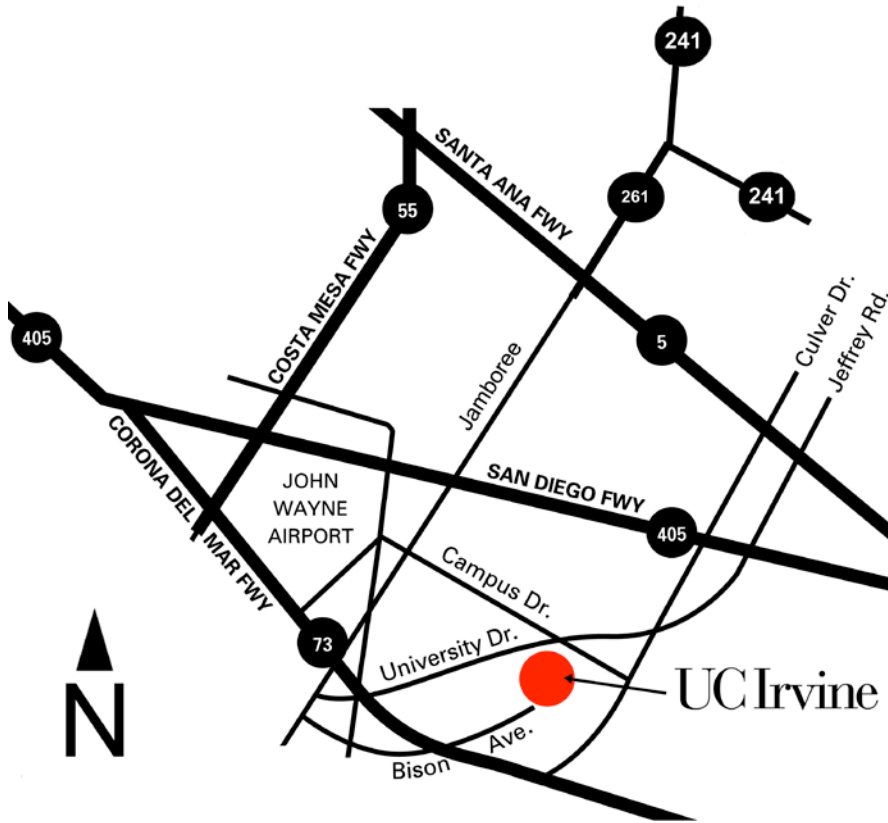

Directions to Gillespie Neuroscience Research Facility

5 or 405 Freeway

From the north:

Exit at Jamboree Road and turn Right (West)
 Turn Right on Jamboree Road
 Turn Left on Campus Drive
 Turn Right on University Drive
 Turn Left on California
 Turn Left on Academy
 Continue onto Peltason
 Turn Right on Bison
 Turn Right on Health Sciences Rd.
 Parking (Lot 82) to the Right
 Parking (Lot 83) to the Left

5 or 405 Freeway

From the south:

Exit Jeffrey/University, go Left (West)
 Follow University for several miles
 Turn Left on California
 Turn Left on Academy
 Continue onto Peltason
 Turn Right on Bison
 Turn Right on Health Sciences Rd.
 Parking (Lot 82) to the Right
 Parking (Lot 83) to the Left

73 Freeway / Toll way

From the north:

Exit at Bison
 Left on Bison
 Pass California (stop sign)
 Turn Left on Health Sciences Rd.
 Parking (Lot 82) to the Right
 Parking (Lot 83) to the Left

73 Freeway / Toll way

From the south:

Exit at Bison Avenue
 Right on Bison Avenue
 Pass California (stop sign)
 Turn Left on Health Sciences Rd.
 Parking (Lot 82) will be to the Right
 Parking (Lot 83) will be to the Left

University of California, Irvine
 Gillespie Neuroscience Research Facility
 Irvine, CA 92697-4250